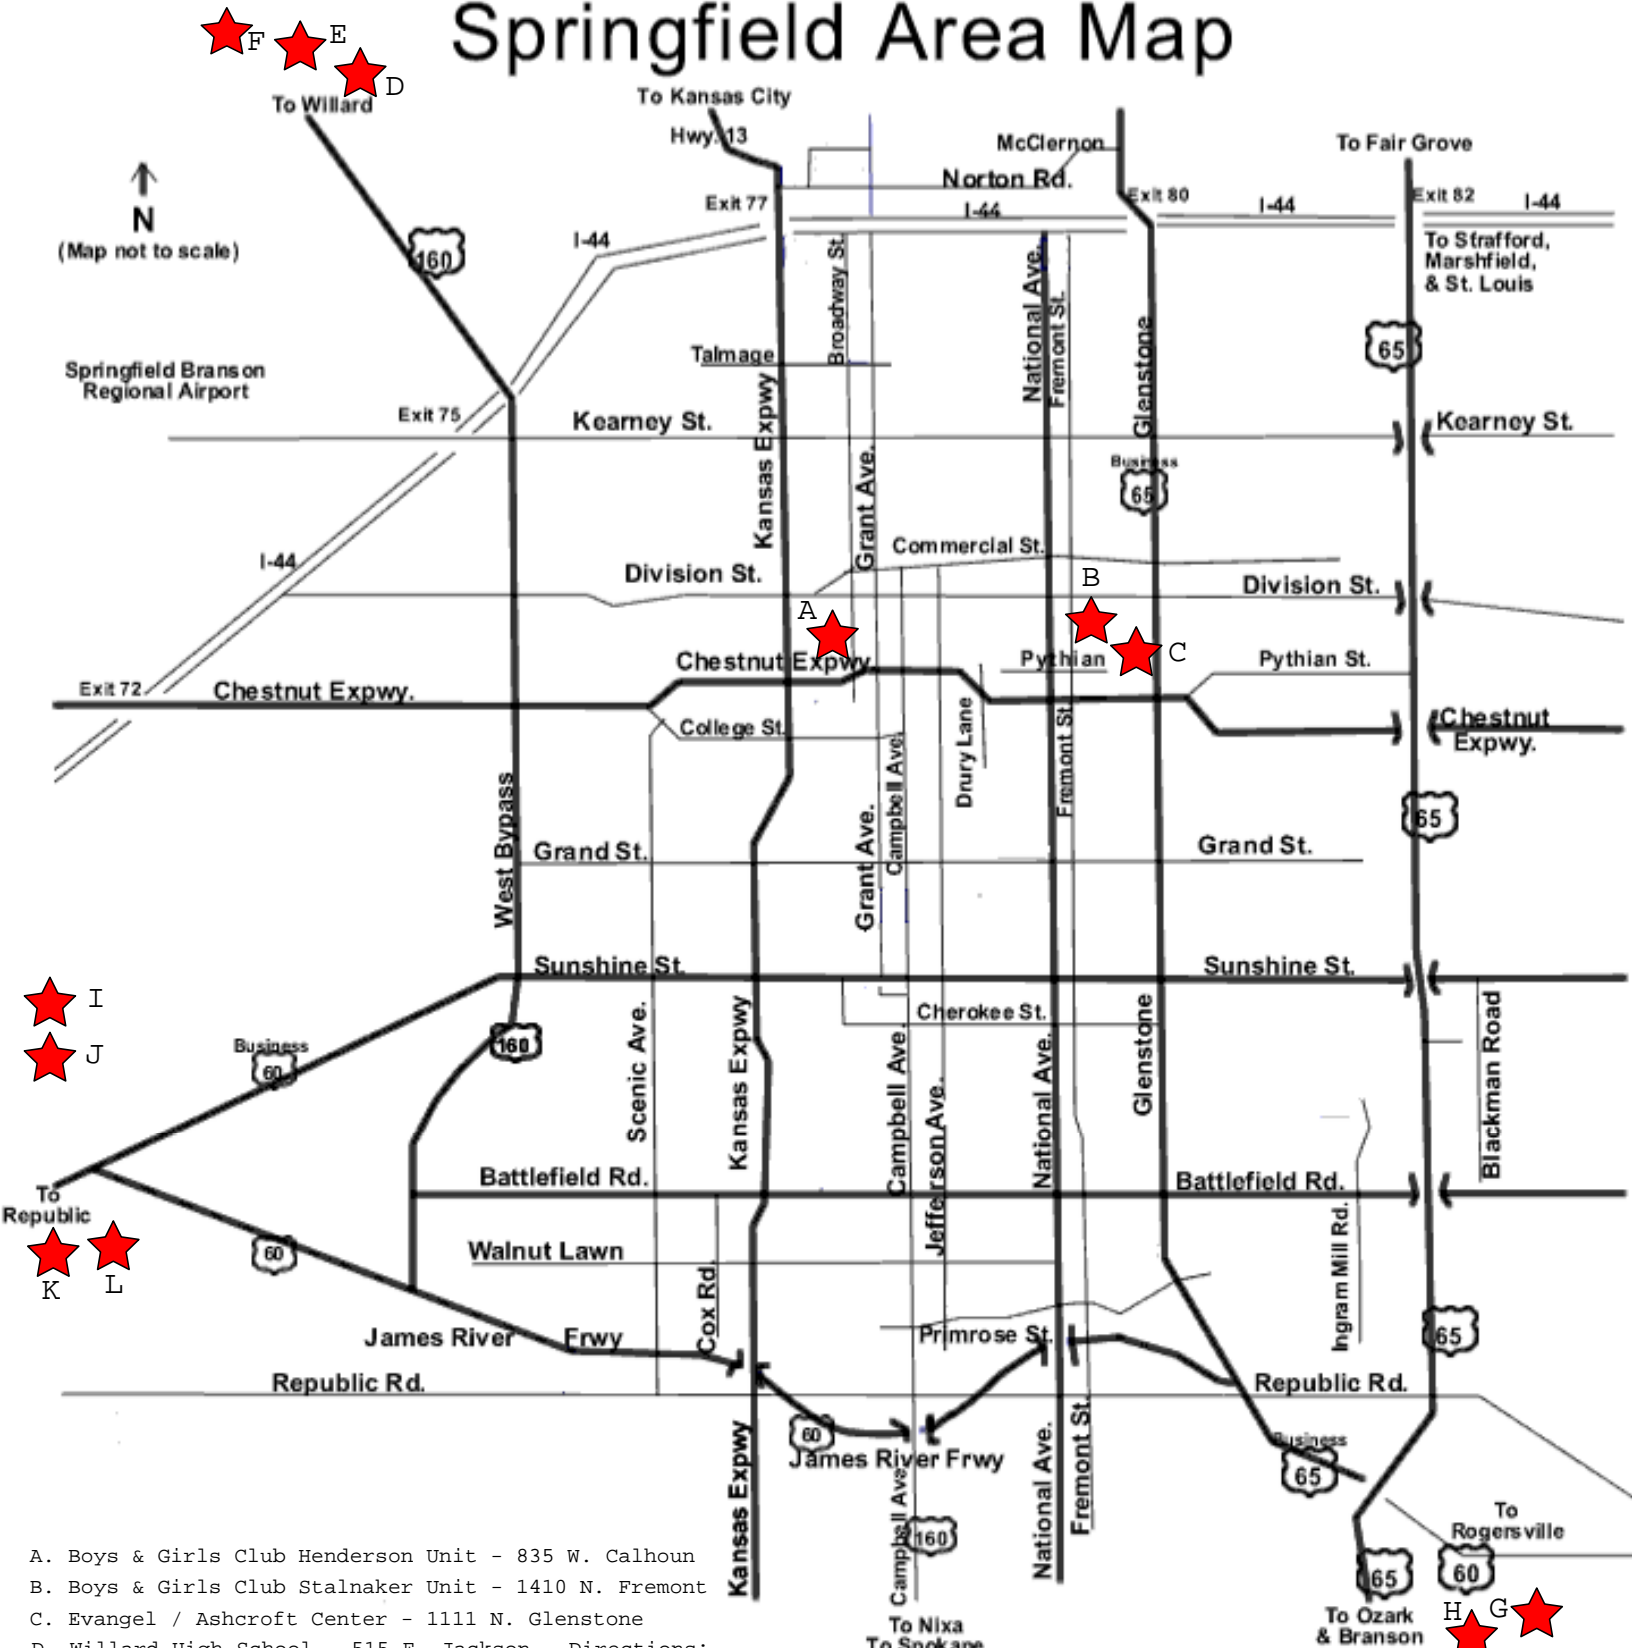

Springfield Area Map

- A. Boys & Girls Club Henderson Unit - 835 W. Calhoun
- B. Boys & Girls Club Stalnaker Unit - 1410 N. Fremont
- C. Evangel / Ashcroft Center - 1111 N. Glenstone
- D. Willard High School - 515 E. Jackson - Directions:
West on US 160 to Willard; Right on Hwy Z; Right on E. Jackson before you come to the 4 way stop.
- E. Willard Middle School - 205 S. Miller Road - Directions: West on US 160 to Willard; Right at first stop light on South Miller Road; school is on the left just past the 4 way stop.
- F. Willard Intermediate School - 407 Farmer Road - Directions: West on US 160 to Willard; Right at second stop light on Farmer Road; school is on the left.
- G. Hollister High School - 2112 State Hwy BB - Directions from North: South on US 65, ramp/left on MO 248/Business 65, pass through one roundabout, left on MO BB to school. Directions from South: North on 65, right on Business 65, right on St. James Street, right on MO BB to school.
- H. Hollister Jr. High School - 1798 State Hwy BB - Follow same directions to High School.
- I. Monett High School - One David Sippy Drive - Directions in Word Format available on Club Bear's Tournament Web Page.
- J. Monett Middle School - 710 9th Street - Directions in Word Format available on Club Bear's Tournament Web Page.
- K. Republic E-2 - 234 Anderson - From Springfield: West on Hwy 60, Right on MO 174, Left on Main, Left on Anderson.
- L. Republic E-3 - 201 E. Hwy 174 - From Springfield: West on Hwy 60, Right on MO 174.