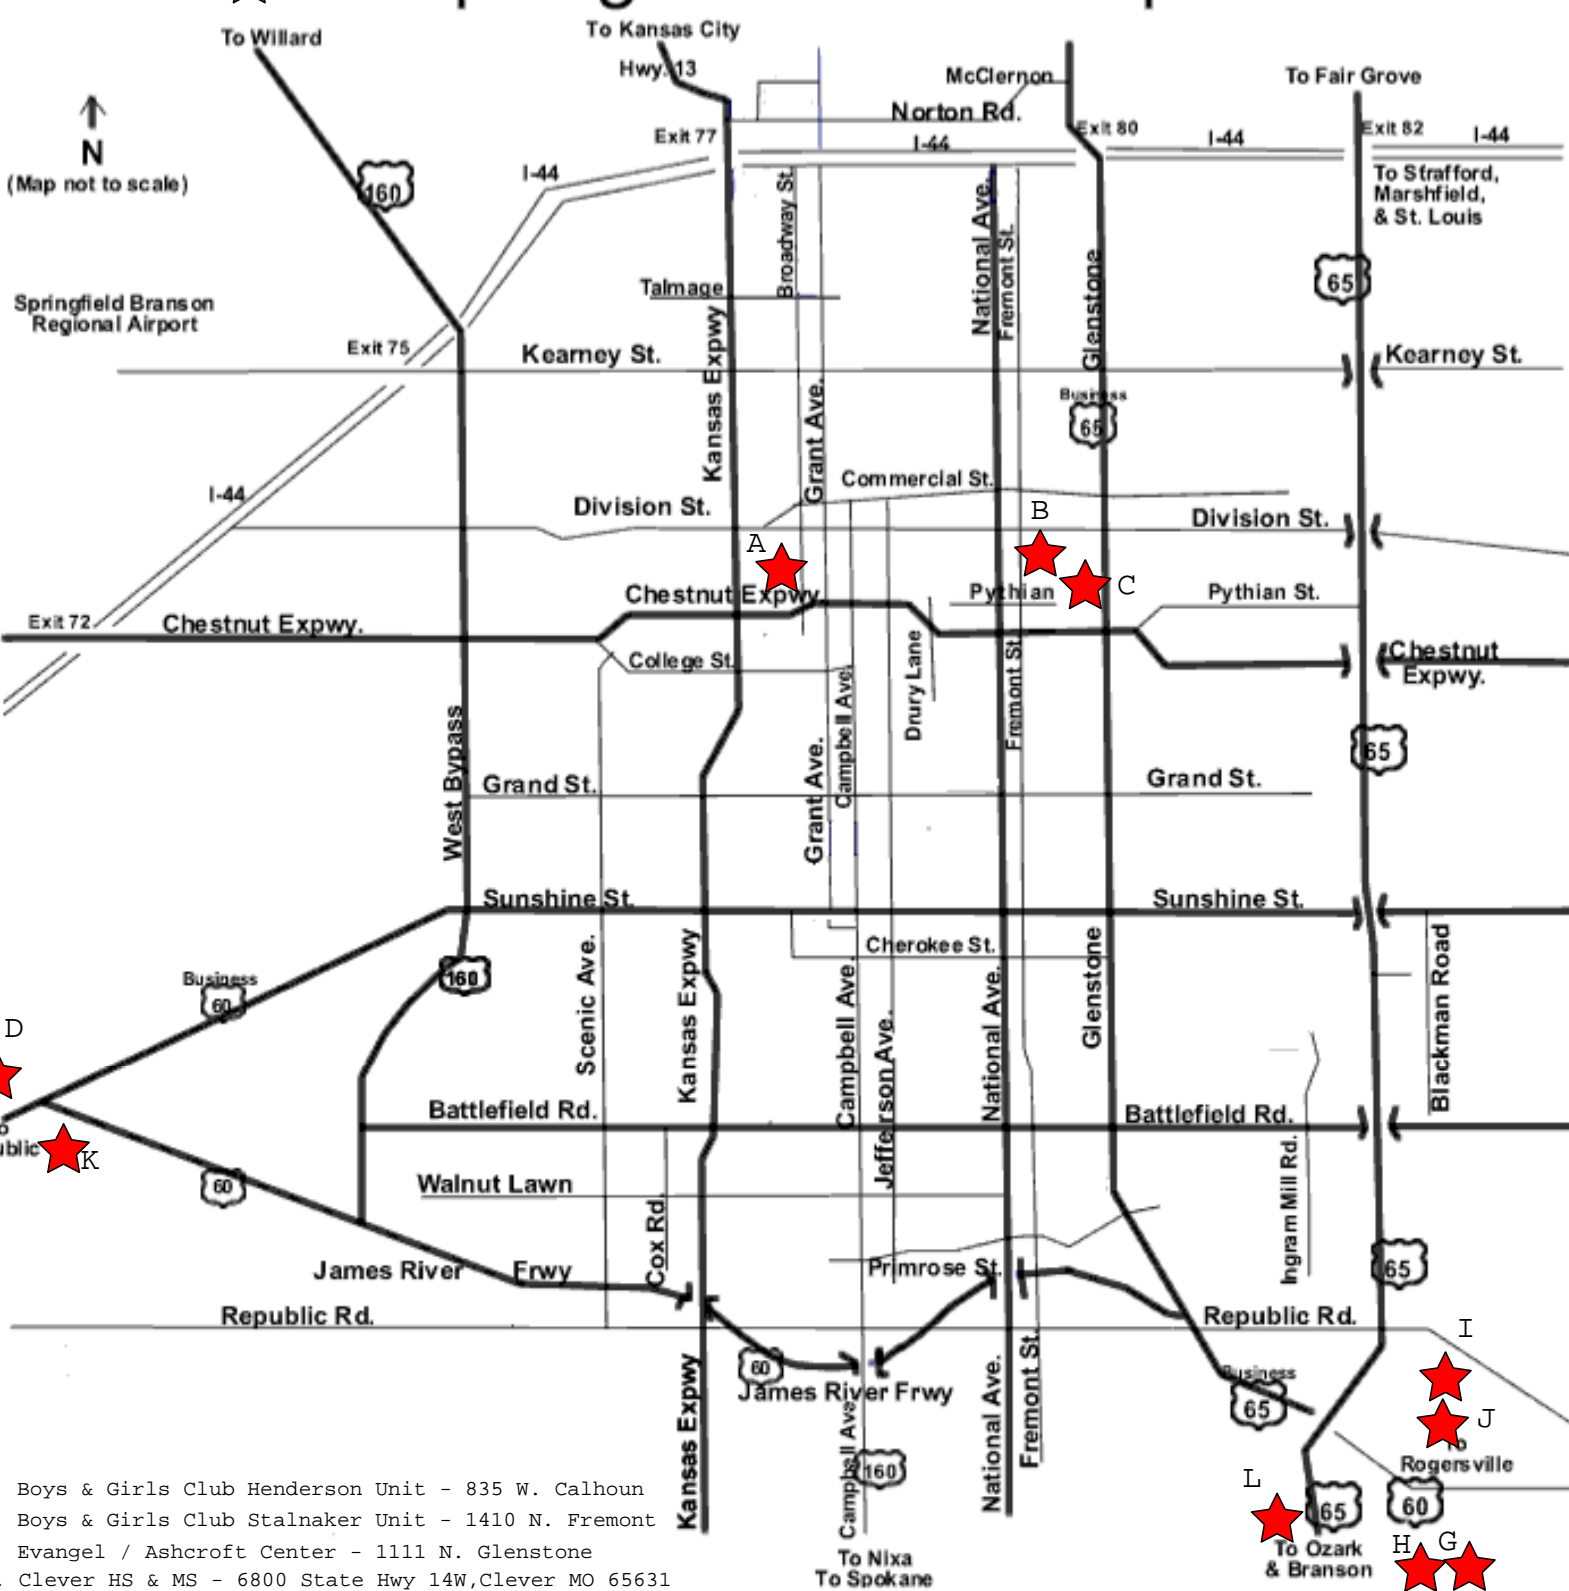

Springfield Area Map

- A. Boys & Girls Club Henderson Unit - 835 W. Calhoun
- B. Boys & Girls Club Stalnaker Unit - 1410 N. Fremont
- C. Evangel / Ashcroft Center - 1111 N. Glenstone
- D. Clever HS & MS - 6800 State Hwy 14W, Clever MO 65631
- E. Willard Middle School - 205 S. Miller Road - Directions: West on US 160 to Willard; Right at first stop light on South Miller Road; school is on the left just past the 4 way stop.
- F. Willard Intermediate School - 407 Farmer Road - Directions: West on US 160 to Willard; Right at second stop light on Farmer Road; school is on the left.
- G. Hollister High School - 2112 State Hwy BB - Directions from North: South on US 65, ramp/left on MO 248/Business 65, pass through one roundabout, left on MO BB to school. Directions from South: North on 65, right on Business 65, right on St. James Street, right on MO BB to school.
- H. Hollister Jr. High School - 1798 State Hwy BB - Follow same directions to High School.
- I. Logan-Rogersville High School - 4700 S. State Hwy 125, Rogersville, MO 65742.
- J. Logan-Rogersville Middle School - 8225 E. Farm Road 174, Rogersville, MO 65742.
- K. Republic E-2 - 234 Anderson - From Springfield: West on Hwy 60, Right on MO 174, Left on Main, Left on Anderson.
- L. Branson Intermediate School - 766 Buchanan Road, Branson, MO 65616.